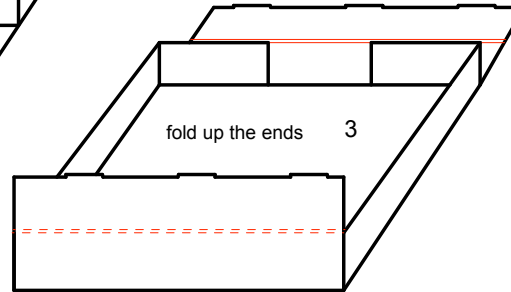

THE BOX MAN - PALLET BOX - ASSEMBLY INSTRUCTIONS

SINGLE WALL LINER SET-UP

DOUBLE WALL LINER SET-UP
IF YOU INSERT IN ORDER OF
BLUE, GREEN, RED, THEN BLACK

With Compliments
The Box Man
10b Karratha St, Welshpool WA 6106
Phone 9351 6111
Email: sales@theboxman.com.au
Web: www.theboxman.com.au