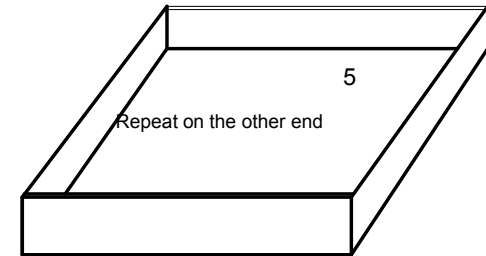

THE BOX MAN - PALLET BOX - ASSEMBLY INSTRUCTIONS

SINGLE WALL LINER SET-UP

DOUBLE WALL LINER SET-UP
IF YOU INSERT IN ORDER OF
BLUE, GREEN, RED, THEN BLACK

With Compliments
The Box Man
10b Karratha St, Welshpool WA 6106
Phone 9351 6111
Email: sales@theboxman.com.au
Web: www.theboxman.com.au