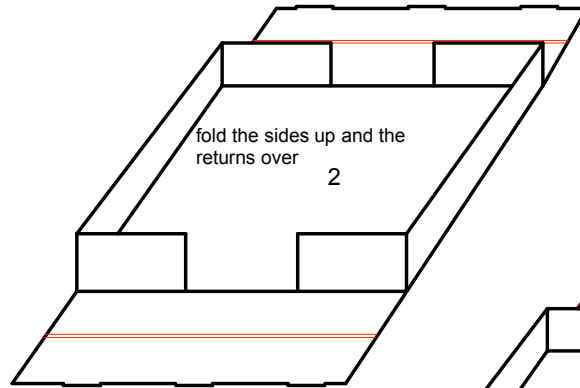

THE BOX MAN - PALLET BOX - ASSEMBLY INSTRUCTIONS

SINGLE WALL LINER SET-UP

DOUBLE WALL LINER SET-UP
IF YOU INSERT IN ORDER OF
BLUE, GREEN, RED, THEN BLACK

With Compliments
The Box Man
10b Karratha St, Welshpool WA 6106
Phone 9351 6111
Email: sales@theboxman.com.au
Web: www.theboxman.com.au