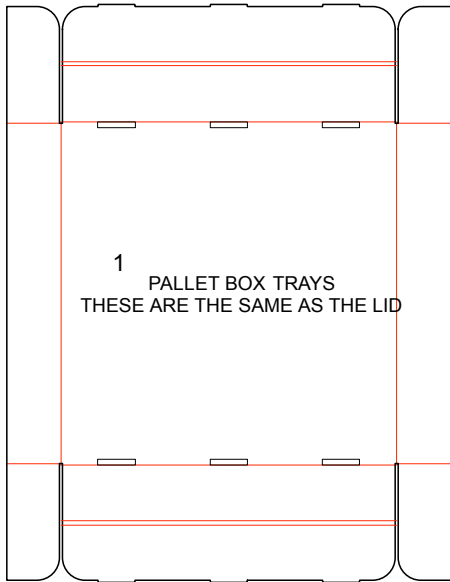

THE BOX MAN - PALLET BOX - ASSEMBLY INSTRUCTIONS

SINGLE WALL LINER SET-UP

DOUBLE WALL LINER SET-UP
IF YOU INSERT IN ORDER OF
BLUE, GREEN, RED, THEN BLACK

With Compliments
The Box Man
10b Karratha St, Welshpool WA 6106
Phone 9351 6111
Email: sales@theboxman.com.au
Web: www.theboxman.com.au