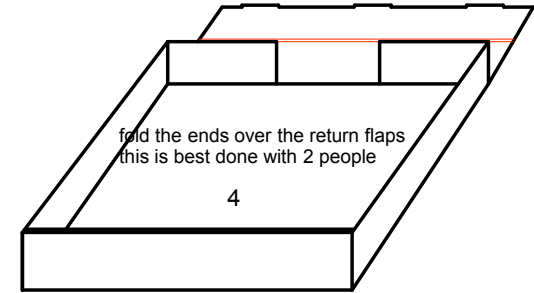

THE BOX MAN - PALLET BOX - ASSEMBLY INSTRUCTIONS

SINGLE WALL LINER SET-UP

DOUBLE WALL LINER SET-UP
IF YOU INSERT IN ORDER OF
BLUE, GREEN, RED, THEN BLACK

With Compliments
The Box Man
10b Karratha St, Welshpool WA 6106
Phone 9351 6111
Email: sales@theboxman.com.au
Web: www.theboxman.com.au