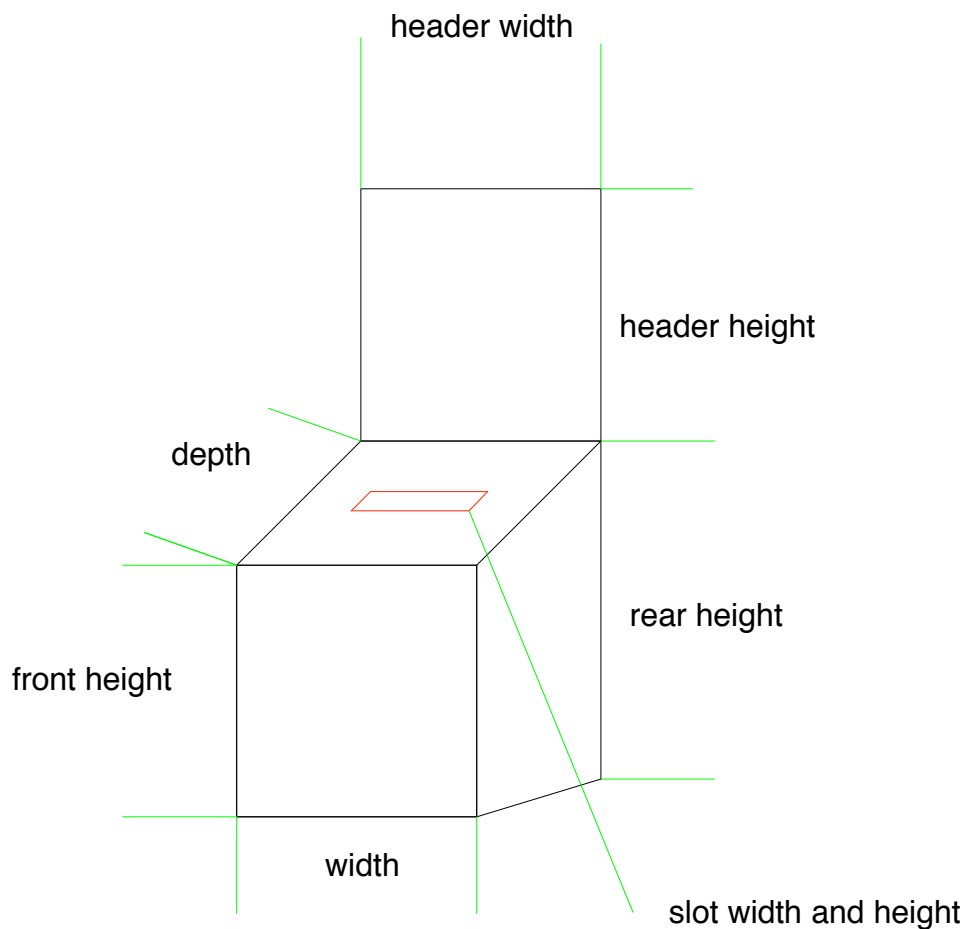

The Box Man

entry box sizing requirements

"all sizing will be considered internal"

The Box Man
u10 64 Kewdale rd
Kewdale WA 6105

www.theboxman.com.au